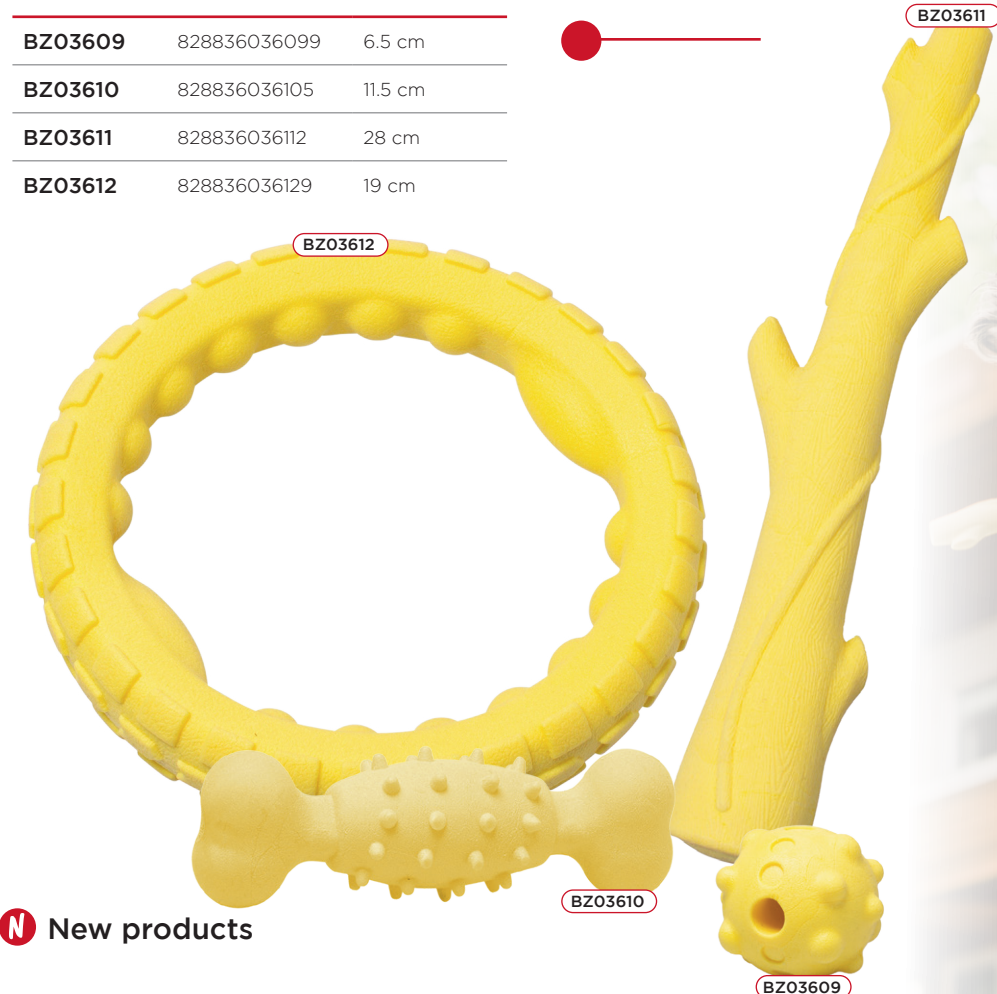

The small frisbees

Product	UPC code	Dimension
N BZ04144	10828836041441	10 cm

Throw me!

- Flexible
- Easy to catch
- Safe for the whole family

Comes in a pack of 12

BZ04144

The frisbees

Product	UPC code	Dimension
N BZ04145	828836041451	23 cm
N BZ04146	828836041468	23 cm

BZ04145

BZ04146

N New products

The floating toys

Product	UPC code	Dimension
N BZ04185	828836041857	15 cm
N BZ04186	828836041864	15 cm
N BZ04187	828836041871	15 cm
N BZ04188	828836041888	15 cm

I squeak!

BZ04187

BZ04188

BZ04185

BZ04186

Ideal for the pool

The floating toys (continued)

Product	UPC code	Dimension
BZ03609	828836036099	6.5 cm
BZ03610	828836036105	11.5 cm
BZ03611	828836036112	28 cm
BZ03612	828836036129	19 cm

I float!

BZ03612

BZ03611

BZ03610

BZ03609

N New products

Rubber

The teething toys