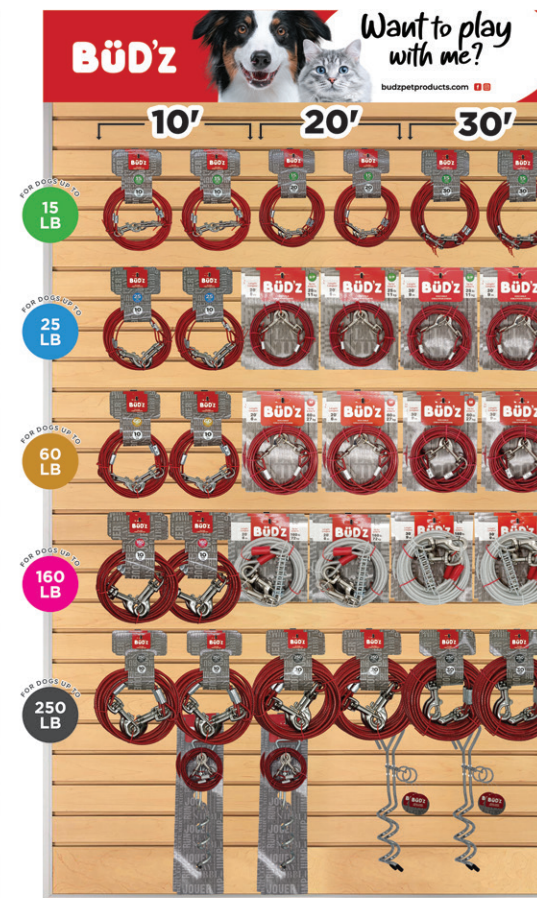

Planograms

The complete toy collection for dogs and cats!

Planograms

Discover our various planograms to make your in-store toy walls more impactful!

Planograms

Seasonal planos and key selections!

Planograms

Valentine's day

2'

Summer

2'

Holidays

2'

Halloween

2'

7'

4' selection

4'

Tie-outs

4'

Ropes

2'

Endless themes can be created to meet your needs for in-store events!