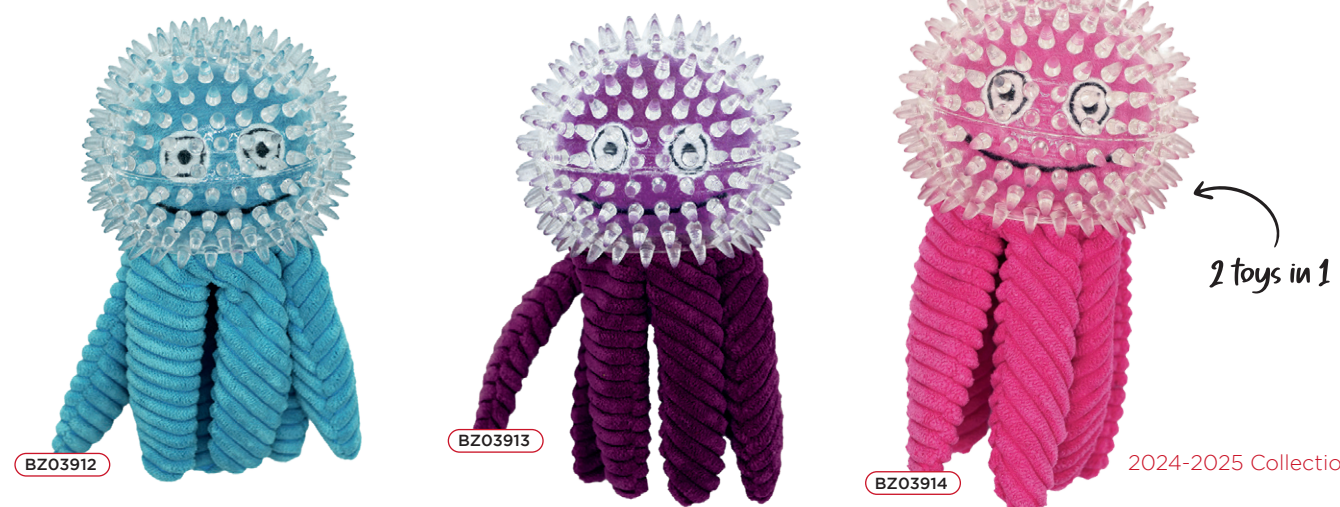

Glow in the dark!

Double texture for double the fun!

The 2 toys in 1

Product	UPC code	Dimension
BZ03915	828836039151	13 cm
BZ03916	828836039168	13 cm
BZ03917	828836039175	13 cm
BZ03912	828836039120	23 cm
BZ03913	828836039137	23 cm
BZ03914	828836039144	23 cm