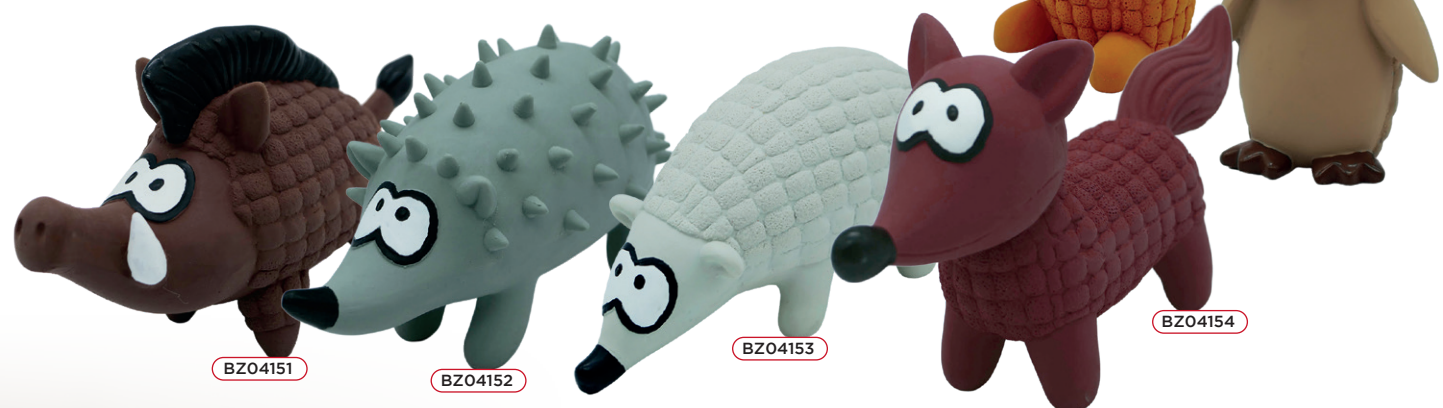

Woodland creatures

Product	UPC code	Dimension
N BZO4151	828836041512	15 cm
N BZO4152	828836041529	15 cm
N BZO4153	828836041536	15 cm
N BZO4154	828836041543	20 cm
N BZO4155	828836041550	12.5 cm
N BZO4156	828836041567	12.5 cm

I squeak!