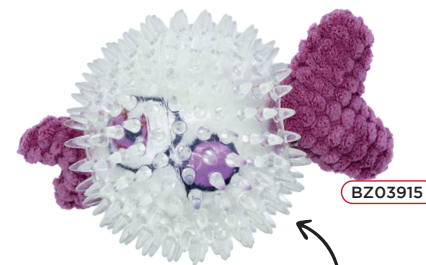

Spike Toys

Product	UPC code	Dimension
BZ03850	828836038505	9 cm
BZ03851	828836038512	9 cm
BZ03852	828836038529	9 cm
BZ03853	828836038536	6.3 cm
BZ03854	828836038543	6.3 cm
BZ03855	828836038550	6.3 cm
BZ03856	828836038567	7.5 cm
BZ03844	828836038444	12 cm
BZ03845	828836038451	16 cm

Glow in the dark!