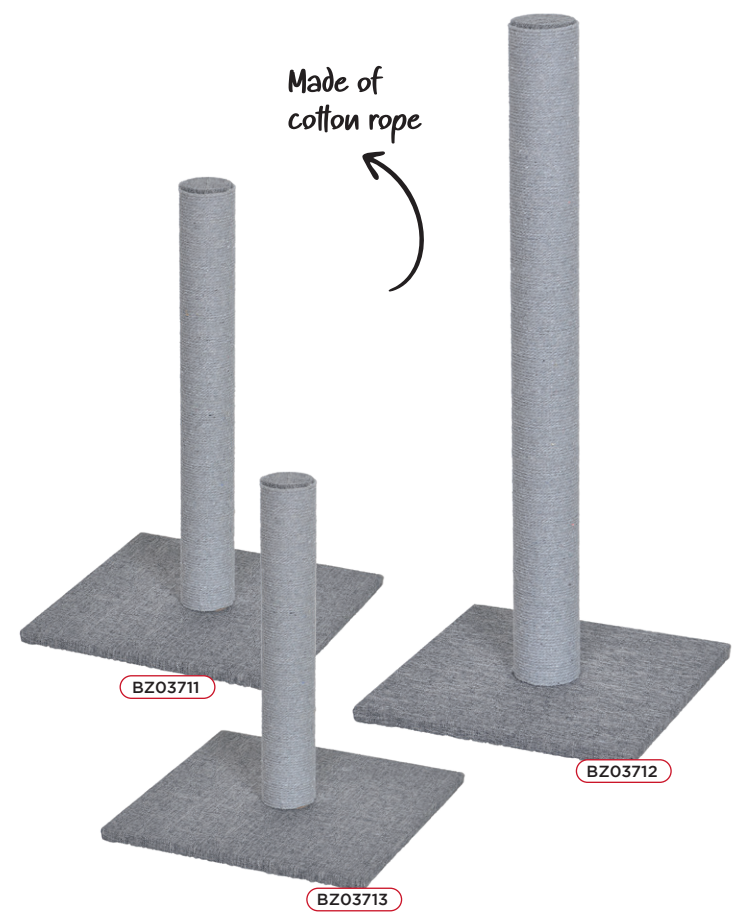

Play stations

Crackling paper inside

Easy tucked away!

The tunnels and scratching boxes

Product	UPC code	Dimension
BZ03582	828836035825	24 x 39 cm
BZ03607	828836036075	24 x 89 cm
BZ02028	828836020289	46 x 13 x 5 cm
BZ02029	828836020296	56 x 21.5 x 5 cm

Cat nip included!

The scratching poles

Product	UPC code	Dimension
BZ03648	828836036488	35 x 25 x 43 cm
BZ03649	828836036495	35 x 25 x 43 cm
BZ03711	828836037119	38 x 38 x 60 cm
BZ03712	828836037126	38 x 38 x 87.5 cm
BZ03713	828836037133	30 x 30 x 40 cm

Made of cotton rope

Made of sisal

The play stations

Product	UPC code	Dimension
BZ03650	828836036501	35 x 35 x 41.5 cm
BZ03651	828836036518	35 x 35 x 41.5 cm
BZ02030	828836020302	45 x 26 x 30 cm
BZ02031	828836020319	45 x 26 x 30 cm
BZ03726	828836037263	30 x 30 x 51.5 cm
BZ03727	828836037270	30 x 30 x 51.5 cm

Jute, ideal for claws

Corner protectors with integrated comb

The play stations (continued)

Product	UPC code	Dimension
BZ03709	828836037096	23 x 21 x 1.5 cm
BZ03710	828836037102	23 x 21 x 1.5 cm
BZ03728	828836037287	15 x 15 cm
BZ03729	828836037294	15 x 15 cm
BZ02070	828836020708	25 cm
BZ02071	828836020715	26 cm
BZ02072	828836020722	28 cm
BZ02074	828836020746	15 cm

Play stations