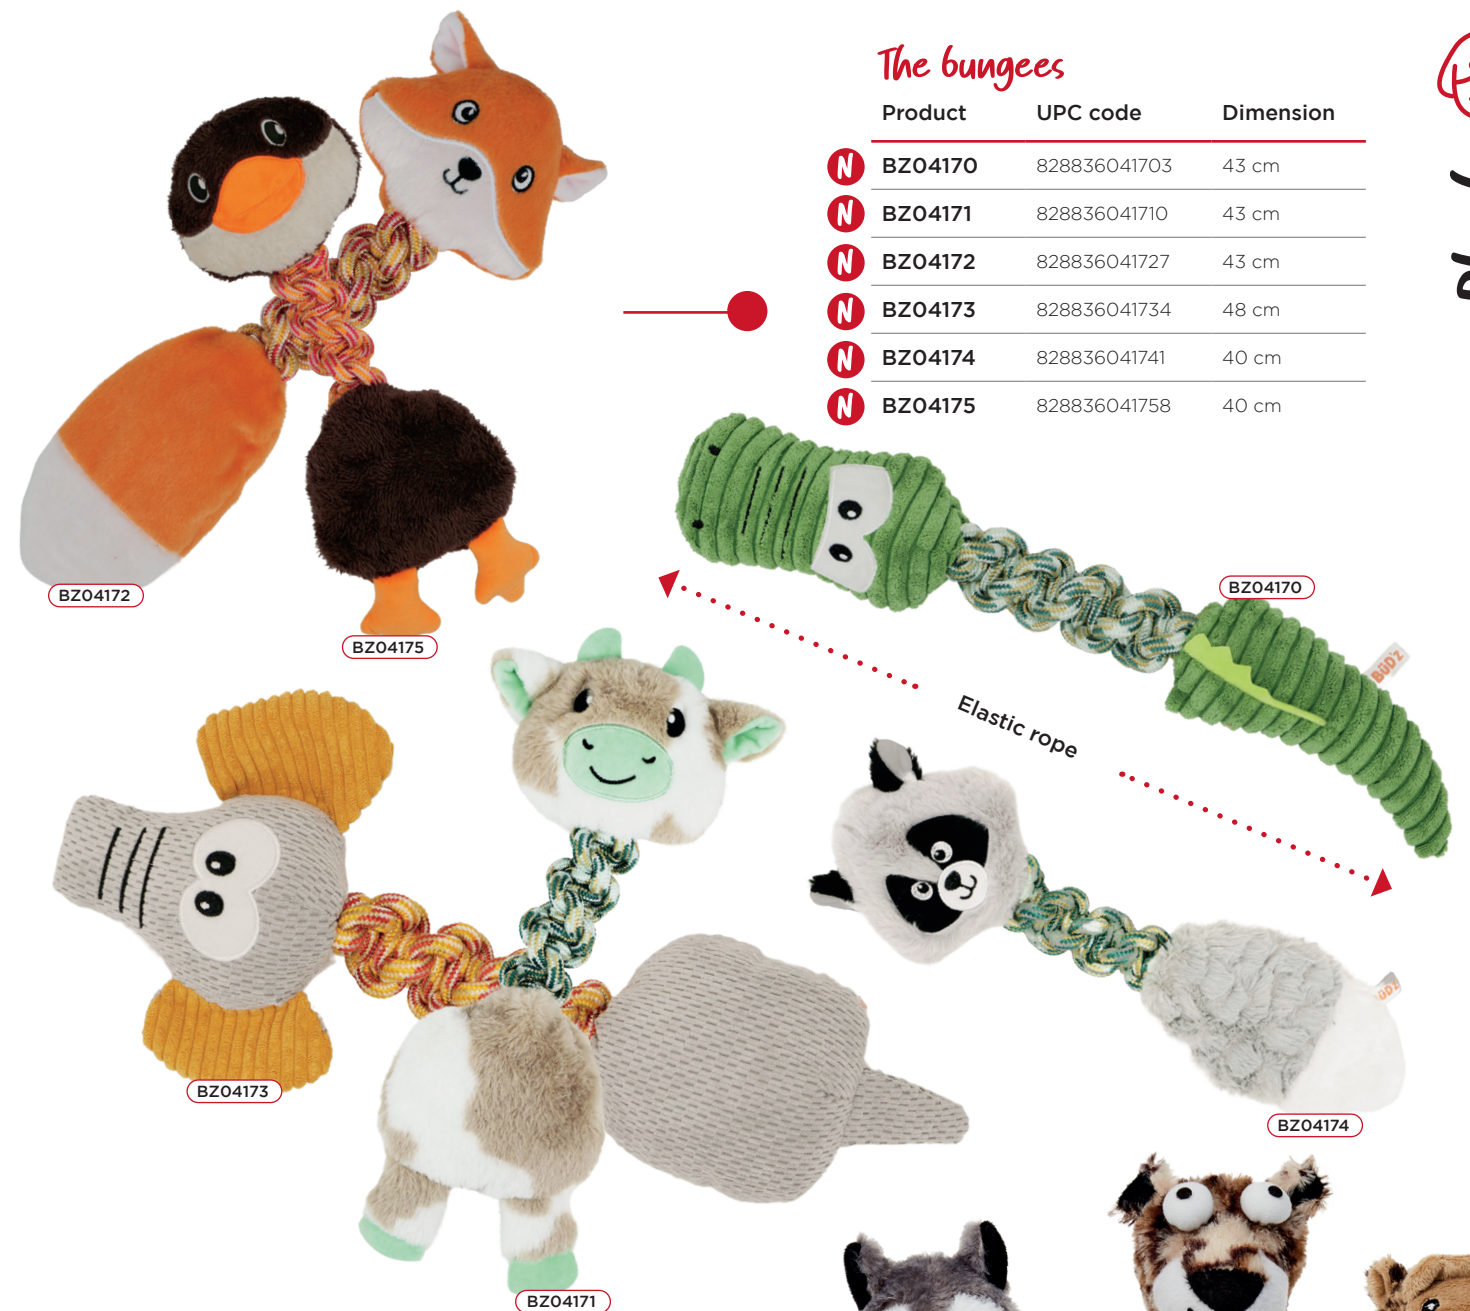

TOYS

Plush toys

Plush toys evoke various responses from dogs. Some eagerly tear into them, showcasing their innate hunting instincts, while others opt to lick them, displaying a more soothing demeanor. Certain dogs form unique attachments to these toys, considering them their preferred companions, thus revealing subtleties in their personalities and play preferences. The array of reactions to plush toys underscores the diversity of dog behaviors and the range of enjoyment they derive from these playful items.

Plush

The bungees

Product	UPC code	Dimension
N BZ04170	828836041703	43 cm
N BZ04171	828836041710	43 cm
N BZ04172	828836041727	43 cm
N BZ04173	828836041734	48 cm
N BZ04174	828836041741	40 cm
N BZ04175	828836041758	40 cm

The classics and long necks

Product	UPC code	Dimension
BZ02500	828836025000	38 cm
BZ02502	828836025024	38 cm
BZ02503	828836025031	38 cm
BZ02506	828836025062	43 cm
BZ02507	828836025079	43 cm