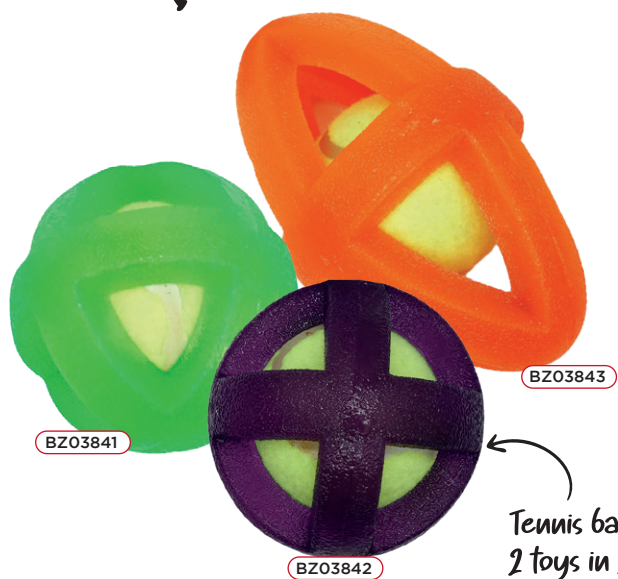

Product	UPC code	Dimension
N BZ04140	828836041406	10 cm
N BZ04141	828836041413	10 cm
N BZ04142	828836041420	14 cm
N BZ04143	828836041437	14 cm

Soft material, ideal for puppies

Spike ball inside

The wrapped spike balls

Product	UPC code	Dimension
N BZ04189	828836041895	8.5 cm
N BZ04190	828836041901	8.5 cm

I make a weird noise!

The must-haves

Product	UPC code	Dimension
BZ03519	828836035191	9 cm (ball) 20 cm (with handles)
BZ03841	828836038413	9 cm
BZ03842	828836038420	9 cm
BZ03843	828836038437	14 cm

Tennis ball inside, 2 toys in 1

I squeak!

Spike Toys

Product	UPC code	Dimension
BZ03850	828836038505	9 cm
BZ03851	828836038512	9 cm
BZ03852	828836038529	9 cm
BZ03853	828836038536	6.3 cm
BZ03854	828836038543	6.3 cm
BZ03855	828836038550	6.3 cm
BZ03856	828836038567	7.5 cm
BZ03844	828836038444	12 cm
BZ03845	828836038451	16 cm