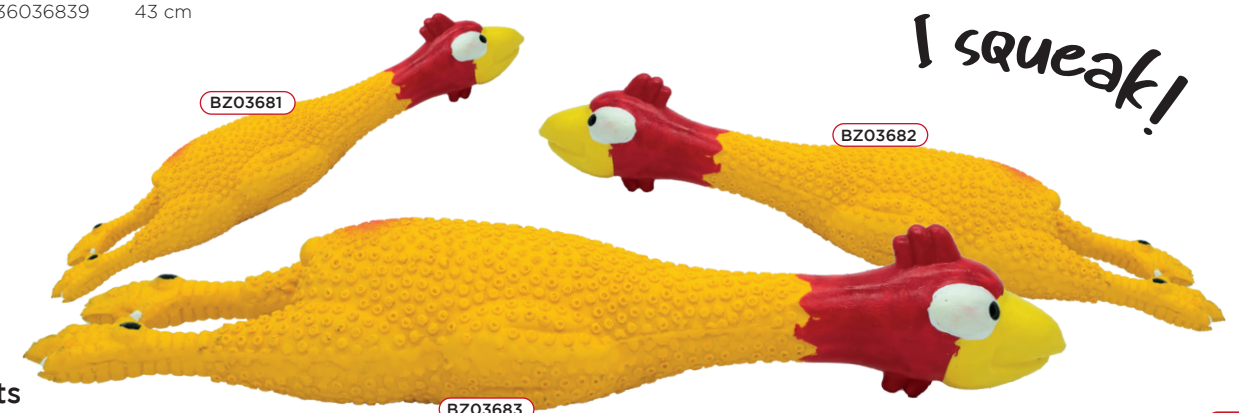

I squeak!

N New products

Woodland creatures

Product	UPC code	Dimension
N BZO4151	828836041512	15 cm
N BZO4152	828836041529	15 cm
N BZO4153	828836041536	15 cm
N BZO4154	828836041543	20 cm
N BZO4155	828836041550	12.5 cm
N BZO4156	828836041567	12.5 cm