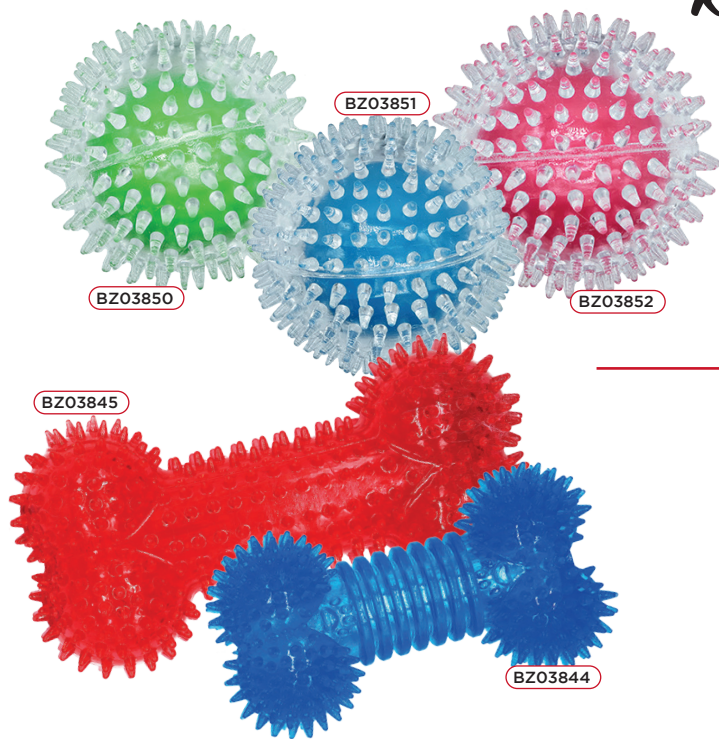

Rubber

The teething toys

Product	UPC code	Dimension
N BZ04140	828836041406	10 cm
N BZ04141	828836041413	10 cm
N BZ04142	828836041420	14 cm
N BZ04143	828836041437	14 cm

Soft material, ideal for puppies

Spike ball inside

The wrapped spike balls

Product	UPC code	Dimension
N BZ04189	828836041895	8.5 cm
N BZ04190	828836041901	8.5 cm

I make a weird noise!

The must-haves

Product	UPC code	Dimension
BZ03519	828836035191	9 cm (ball) 20 cm (with handles)
BZ03841	828836038413	9 cm
BZ03842	828836038420	9 cm
BZ03843	828836038437	14 cm

Tennis ball inside, 2 toys in 1

I squeak!

Spike Toys

Product	UPC code	Dimension
BZ03850	828836038505	9 cm
BZ03851	828836038512	9 cm
BZ03852	828836038529	9 cm
BZ03853	828836038536	6.3 cm
BZ03854	828836038543	6.3 cm
BZ03855	828836038550	6.3 cm
BZ03856	828836038567	7.5 cm
BZ03844	828836038444	12 cm
BZ03845	828836038451	16 cm

Glow in the dark!

Double texture for double the fun!

The 2 toys in 1

Product	UPC code	Dimension
BZ03915	828836039151	13 cm
BZ03916	828836039168	13 cm
BZ03917	828836039175	13 cm
BZ03912	828836039120	23 cm
BZ03913	828836039137	23 cm
BZ03914	828836039144	23 cm

2 toys in 1

Rubber

N New products