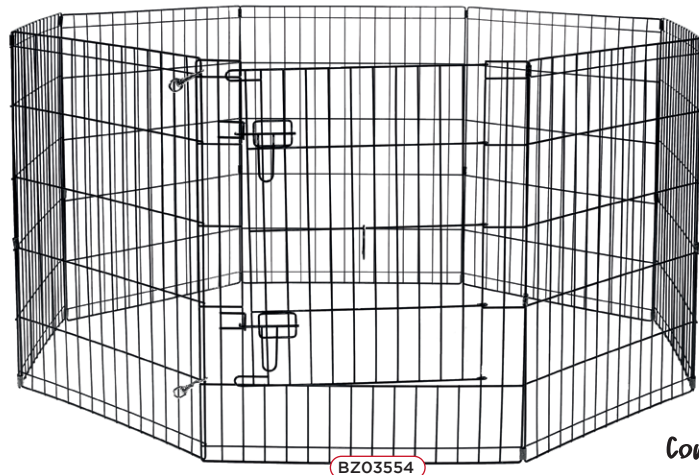

Product	UPC code	Dimension	
BZ10677 - 18"	8288361106773	46 x 31 x 37 cm 18" x 12" x 14"	10 lbs
BZ10678 - 24"	8288361106780	61 x 46 x 48 cm 24" x 17" x 19"	25 lbs
BZ10679 - 30"	8288361106797	76 x 48 x 53 cm 30" x 19" x 21"	40 lbs
BZ10680 - 36"	8288361106803	91 x 58 x 64 cm 36" x 22" x 24"	60 lbs
BZ10681 - 42"	8288361106810	107 x 71 x 76 cm 42" x 27" x 29"	80 lbs
BZ10682 - 48"	8288361106827	122 x 75 x 81 cm 48" x 29" x 32"	100 lbs
BZ72507 - 54" *	2229119725071	137 x 84 x 109 cm 54" x 33" x 43"	120 lbs

* This crate's doors are on the front and back and replacement dividers and trays are not available.

Top and front opening on this model only

Doors on one front and one side

- Durable stainless steel construction
- Robust black powder coating for added strength
- Two secure locking doors
- Divider included to adjust crate size
- Removable plastic tray for effortless cleaning
- Convenient transport handle
- Simple assembly and foldable design for compact storage